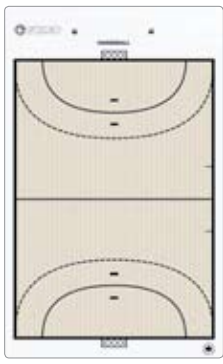

SOCCER

VOLLEYBALL

OPTIONAL BOARD LAYOUTS

THESE SPORTS ARE AVAILABLE FOR SELECT COACHING BOARDS

AMERICAN FOOTBALL

BASEBALL

BOX LACROSSE

FIELD HOCKEY

FIELD LACROSSE

FLOORBALL

HANDBALL

RINGETTE

INDOOR SOCCER (BOARDS)

INDOOR SOCCER (FUTSAL)

OFFICIAL COACHING BOARD OF THE NHL & USA HOCKEY

PRO COACHING BOARD

DESCRIPTION

BOARD DIMENSIONS:
10" x 16" (25.5 cm x 40.5 cm)

Write-on/wipe-off board with durable clip. Double-sided: full field/court on one side, close-up of half field/half court on other.

Available with dry erase marker only, or as a Kit with added black Fox 40 Classic/Breakaway Lanyard.

DESCRIPTION

FOLDER DIMENSIONS:
11" x 15" (28 cm x 38 cm CLOSED)

Folder includes 2-sided Flex Board, Pocket Board, dry erase marker and black Fox 40 Classic with Breakaway Lanyard. Paper holder built into folder. Full field/court on one side, half field/half court on other.