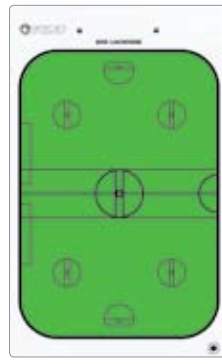

SOCCER

VOLLEYBALL

OPTIONAL BOARD LAYOUTS

THESE SPORTS ARE AVAILABLE FOR SELECT COACHING BOARDS

AMERICAN FOOTBALL

BASEBALL

BOX LACROSSE

FIELD HOCKEY

FIELD LACROSSE

FLOORBALL

HANDBALL

RINGETTE

INDOOR SOCCER (BOARDS)

INDOOR SOCCER (FUTSAL)

OFFICIAL COACHING BOARD OF THE NHL & USA HOCKEY

PRO COACHING BOARD

DESCRIPTION

BOARD DIMENSIONS:
10" x 16" (25.5 cm x 40.5 cm)

Write-on/wipe-off board with durable clip. Double-sided: full field/court on one side, close-up of half field/half court on other.

Available with dry erase marker only, or as a Kit with added black Fox 40 Classic/Breakaway Lanyard.