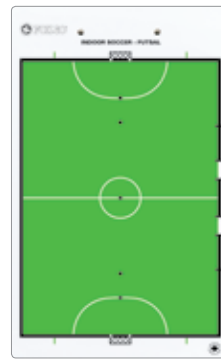

SOCCER

VOLLEYBALL

OPTIONAL BOARD LAYOUTS

THESE SPORTS ARE AVAILABLE FOR SELECT COACHING BOARDS

AMERICAN FOOTBALL

BASEBALL

BOX LACROSSE

FIELD HOCKEY

FIELD LACROSSE

FLOORBALL

HANDBALL

RINGETTE

INDOOR SOCCER (BOARDS)

INDOOR SOCCER (FUTSAL)

OFFICIAL COACHING BOARD OF THE NHL & USA HOCKEY

PRO COACHING BOARD

DESCRIPTION

BOARD DIMENSIONS:
10" x 16" (25.5 cm x 40.5 cm)

Write-on/wipe-off board with durable clip. Double-sided: full field/court on one side, close-up of half field/half court on other.

Available with dry erase marker only, or as a Kit with added black Fox 40 Classic/Breakaway Lanyard.

DESCRIPTION

FOLDER DIMENSIONS:
11" x 15" (28 cm x 38 cm CLOSED)

Folder includes 2-sided Flex Board, Pocket Board, dry erase marker and black Fox 40 Classic with Breakaway Lanyard. Paper holder built into folder. Full field/court on one side, half field/half court on other.