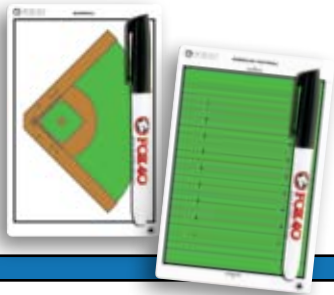

PACKAGING

MAGNETIC COACHING FOLDER

SPORTS AVAILABLE

- AMERICAN BASKETBALL
- CANADIAN FOOTBALL
- ICE HOCKEY
- INTERNATIONAL BASKETBALL
- SOCCER
- VOLLEYBALL

DESCRIPTION

BOARD DIMENSIONS:
10" x 14" (25.5 cm x 35.5 cm)

Solid construction black vinyl zip-style folder with heavy duty clip. Black/white magnetic and dry erase write-on/wipe-off board includes 2 packs of magnets, dry erase marker, black Fox 40 Classic with Breakaway Lanyard.

PACKAGING

RIGID CARRY BOARD

SPORTS AVAILABLE

- AMERICAN BASKETBALL
- CANADIAN FOOTBALL
- ICE HOCKEY
- INTERNATIONAL BASKETBALL
- SOCCER
- VOLLEYBALL

LARGER, IMPROVED SUCTION CUPS!

DESCRIPTION

BOARD DIMENSIONS:
16" x 24" (40.5 cm x 61 cm)

Write-on/wipe-off board. Pre-drilled for wall mounting. Rigid Board includes suction cups to stick on glass or wall and dry erase marker.

PACKAGING

PRO POCKET BOARD

SPORTS AVAILABLE

- AMERICAN BASKETBALL
- AMERICAN FOOTBALL
- BASEBALL
- BOX LACROSSE
- CANADIAN FOOTBALL
- FIELD HOCKEY
- FIELD LACROSSE
- FLOORBALL
- FUTSAL
- HANDBALL
- ICE HOCKEY
- INDOOR SOCCER
- INTL. BASKETBALL
- RINGETTE
- SOCCER
- VOLLEYBALL