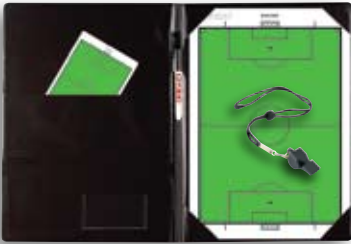

COACHING BOARD+PEN

COACHING BOARD KIT

SPORTS AVAILABLE

- AMERICAN BASKETBALL
- AMERICAN FOOTBALL
- BASEBALL
- BOX LACROSSE
- CANADIAN FOOTBALL
- FIELD HOCKEY
- FIELD LACROSSE
- FLOORBALL
- FUTSAL
- HANDBALL
- ICE HOCKEY
- INDOOR SOCCER
- INTL. BASKETBALL
- RINGETTE
- SOCCER
- VOLLEYBALL

DESCRIPTION

BOARD DIMENSIONS:
10" x 16" (25.5 cm x 40.5 cm)

Write-on/wipe-off board with durable clip. Double-sided: full field/court on one side, close-up of half field/half court on other.

Available with dry erase marker only, or as a Kit with added black Fox 40 Classic/Breakaway Lanyard.

PACKAGING

PRO COACHING FOLDER

SPORTS AVAILABLE

- AMERICAN BASKETBALL
- AMERICAN FOOTBALL
- BASEBALL
- BOX LACROSSE
- CANADIAN FOOTBALL
- FIELD HOCKEY
- FIELD LACROSSE
- FLOORBALL
- FUTSAL
- HANDBALL
- ICE HOCKEY
- INDOOR SOCCER
- INTL. BASKETBALL
- RINGETTE
- SOCCER
- VOLLEYBALL

DESCRIPTION

FOLDER DIMENSIONS:
11" x 15" (28 cm x 38 cm CLOSED)

Folder includes 2-sided Flex Board, Pocket Board, dry erase marker and black Fox 40 Classic with Breakaway Lanyard. Paper holder built into folder. Full field/court on one side, half field/half court on other.