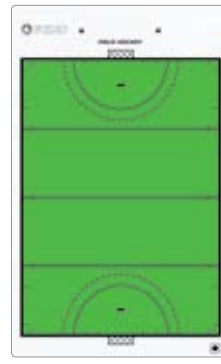

SOCCER

VOLLEYBALL

OPTIONAL BOARD LAYOUTS

THESE SPORTS ARE AVAILABLE FOR SELECT COACHING BOARDS

AMERICAN FOOTBALL

BASEBALL

BOX LACROSSE

FIELD HOCKEY

FIELD LACROSSE

FLOORBALL

HANDBALL

RINGETTE

INDOOR SOCCER (BOARDS)

INDOOR SOCCER (FUTSAL)

OFFICIAL COACHING BOARD OF THE NHL & USA HOCKEY

PRO COACHING BOARD

DESCRIPTION

BOARD DIMENSIONS:
10" x 16" (25.5 cm x 40.5 cm)

Write-on/wipe-off board with durable clip. Double-sided: full field/court on one side, close-up of half field/half court on other.

Available with dry erase marker only, or as a Kit with added black Fox 40 Classic/Breakaway Lanyard.

DESCRIPTION

FOLDER DIMENSIONS:
11" x 15" (28 cm x 38 cm CLOSED)

Folder includes 2-sided Flex Board, Pocket Board, dry erase marker and black Fox 40 Classic with Breakaway Lanyard. Paper holder built into folder. Full field/court on one side, half field/half court on other.