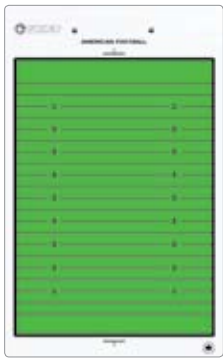

AMERICAN FOOTBALL