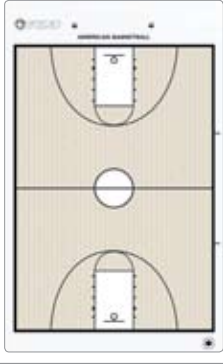

PRO COACHING BOARDS

For Coaches, Instructors and Athletic Directors.

Use the boards the pros use! Available in many sports and sizes, Fox 40 Pro Coaching Boards feature a superior quality write-on/wipe-off system, durable clip and double-sided playing surface. Pro Coaching Folder Kits also available in magnetic and write-on/wipe-off format. Custom sports, custom sizes and designs available. Contact any member of our sales team to get a quote on your custom coaching boards today!

*Mike Malon, Coach
B.M.F.A. (Burlington Minor Football Association)*

STANDARD BOARD LAYOUTS

THESE SPORTS ARE AVAILABLE FOR ALL COACHING BOARDS

AMERICAN BASKETBALL

CANADIAN FOOTBALL

ICE HOCKEY

INTERNATIONAL BASKETBALL

SOCCER

VOLLEYBALL

OPTIONAL BOARD LAYOUTS

THESE SPORTS ARE AVAILABLE FOR SELECT COACHING BOARDS

AMERICAN FOOTBALL

BASEBALL

BOX LACROSSE

FIELD HOCKEY

DESCRIPTION

BOARD DIMENSIONS:
10" x 16" (25.5 cm x 40.5 cm)

Write-on/wipe-off board with durable clip. Double-sided: full field/court on one side, close-up of half field/half court on other.

Available with dry erase marker only, or as a Kit with added black Fox 40 Classic/Breakaway Lanyard.